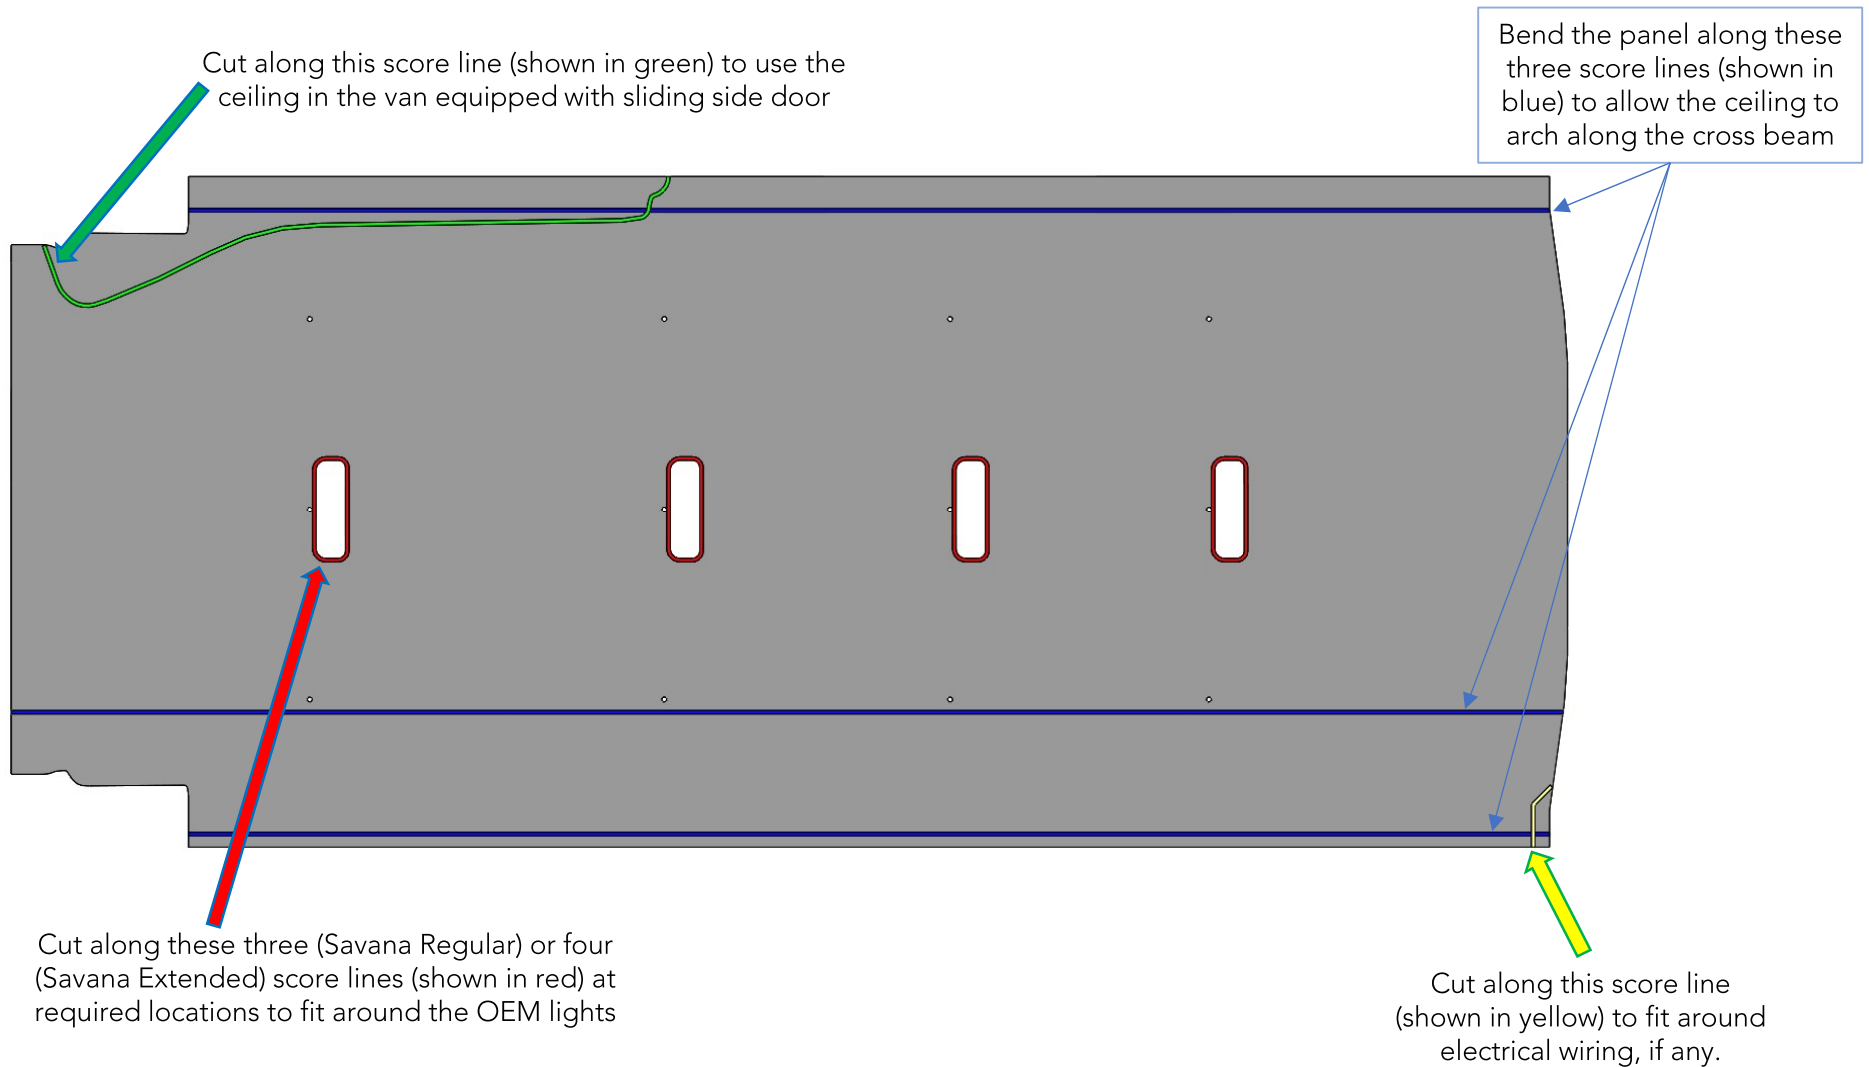

Instructions on using score lines provided on rear surface of Ceiling Panels GMC Savana Regular WB and Extended WB

- NOTE:**
1. This applies to the ceiling panels for both GMC Savana Regular WB and GMC Savana Extended WB*
 2. Score lines (half-depth cuts) are provided on the rear surface of these panels to allow the panel to be used in various vehicle configurations (Please refer to the below picture showing the various score lines provided on the rear surface of the ceiling panel)

*Ceiling panel of GMC Savana Extended WB shown here