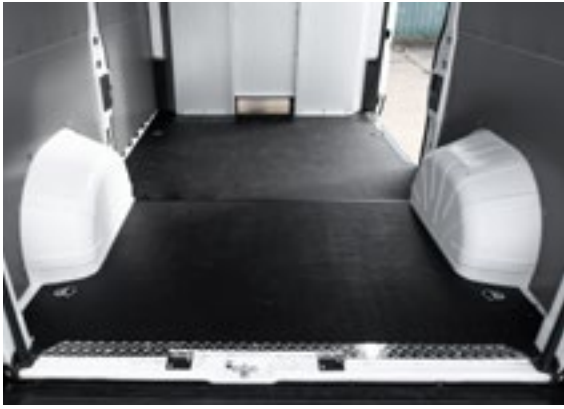

RIGID FLOORS

- Durability – protects vehicle floor from impact and puncture damage
- Safety – Anti-slip top surface reduces slips, trips, and injury claims
- Efficiency – provides a flat, durable, and safe surface for technicians to work on
- With durable aluminium sill plates

RUBBER MATS

- Ultra non-slip rubber is hardwearing and easy to clean.
- Flexibility and precision one-piece construction make for simple installation/removal.
- Incredible traction for keeping cargo in place
- One piece mat; no joints
- Most cost-effective flooring option