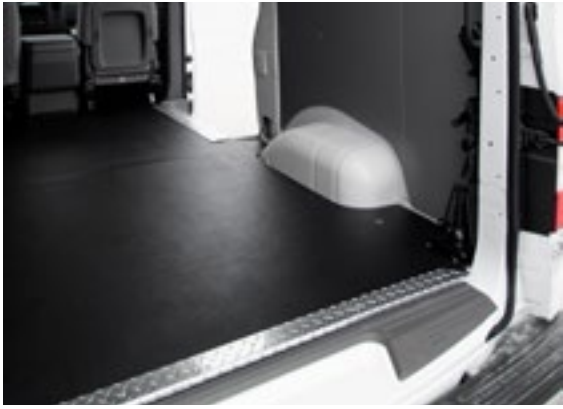

The image shows the interior of a vehicle, likely a truck or van, with a roll of white protective material (possibly a liner or mat) on the floor. The text is overlaid on the image.

INTERIOR PROTECTION FOR NISSAN VEHICLES

RIGID FLOORS

- Durability – protects vehicle floor from impact and puncture damage
- Safety – Anti-slip top surface reduces slips, trips, and injury claims
- Efficiency – provides a flat, durable, and safe surface for technicians to work on
- With durable aluminium sill plates

RUBBER MATS

- Ultra non-slip rubber is hardwearing and easy to clean.
- Flexibility and precision one-piece construction make for simple installation/removal.
- Incredible traction for keeping cargo in place
- One piece mat; no joints
- Most cost-effective flooring option

Nissan NV200

Nissan NV Cargo
Low Roof

Nissan NV Cargo
High Roof

**FIND YOUR
NEAREST DEALER**

www.legendfleet.com/dealer-locator

RIGID FLOORS. RUBBER MATS. INTERIOR LINERS.

The image shows the interior of a white van. The floor is covered with a black, textured mat. A white seat with horizontal stripes is visible on the right side. The van's door is open on the left, showing the exterior. The text "PROTECT YOUR INVESTMENT" is overlaid in the center in a bold, white, distressed font.